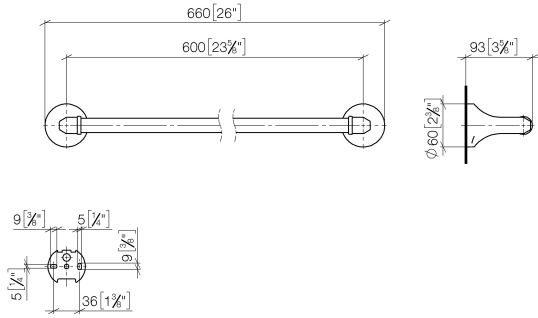

83 060 361

- gauge 600 mm
- width 660mm
- height 60 mm
- rosette Ø 60 mm
- 90mm projection

	Chrome	83 060 361-00
	Brushed Platinum	83 060 361-06
	Platinum	83 060 361-08
	Durabronze (23kt Gold)	83 060 361-09
	Brushed Durabronze (23kt Gold)	83 060 361-28
	Brushed Dark Platinum	83 060 361-99

**Recommended miscellaneous**

**MADISON Mounting for towel bar/tumbler mounting on two sides -** 12 358 970 90  
 •for towel bar mounting plus towel bar mounting on back.

83 060 361

mm [inches]

83 060 361

Spare parts list

No.	Item Number	Name	Quantity used	Delivery time
1	05 17 97 507 00 90	fixing set	2	2
2	04 31 11 140 00 90	pin	2	2