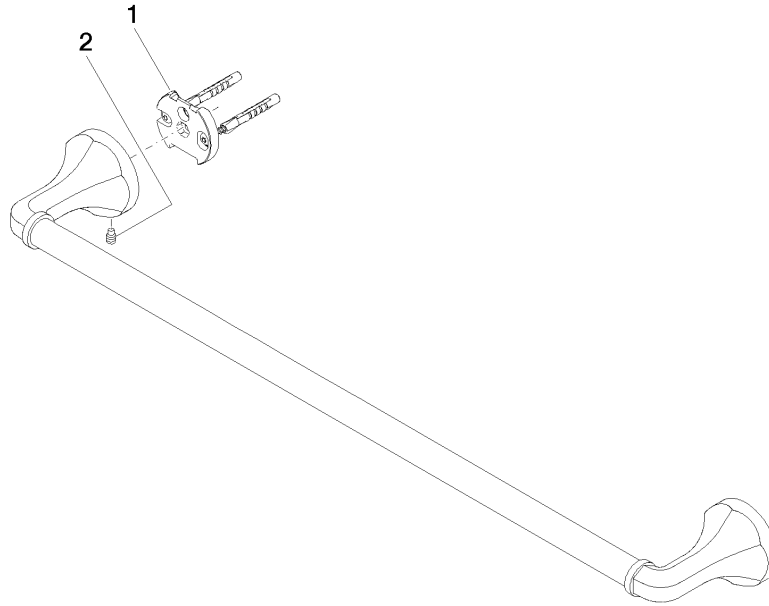

83 060 361

- gauge 600 mm
- width 660mm
- height 60 mm
- rosette Ø 60 mm
- 90mm projection

	Chrome	83 060 361-00
	Brushed Platinum	83 060 361-06
	Platinum	83 060 361-08
	Durabronze (23kt Gold)	83 060 361-09
	Brushed Durabronze (23kt Gold)	83 060 361-28
	Brushed Dark Platinum	83 060 361-99

**Recommended miscellaneous**

**MADISON Mounting for towel bar/tumbler mounting on two sides -** 12 358 970 90  
 •for towel bar mounting plus towel bar mounting on back.

83 060 361

mm [inches]

83 060 361

Spare parts list

No.	Item Number	Name	Quantity used	Delivery time
1	05 17 97 507 00 90	fixing set	2	2
2	04 31 11 140 00 90	pin	2	2